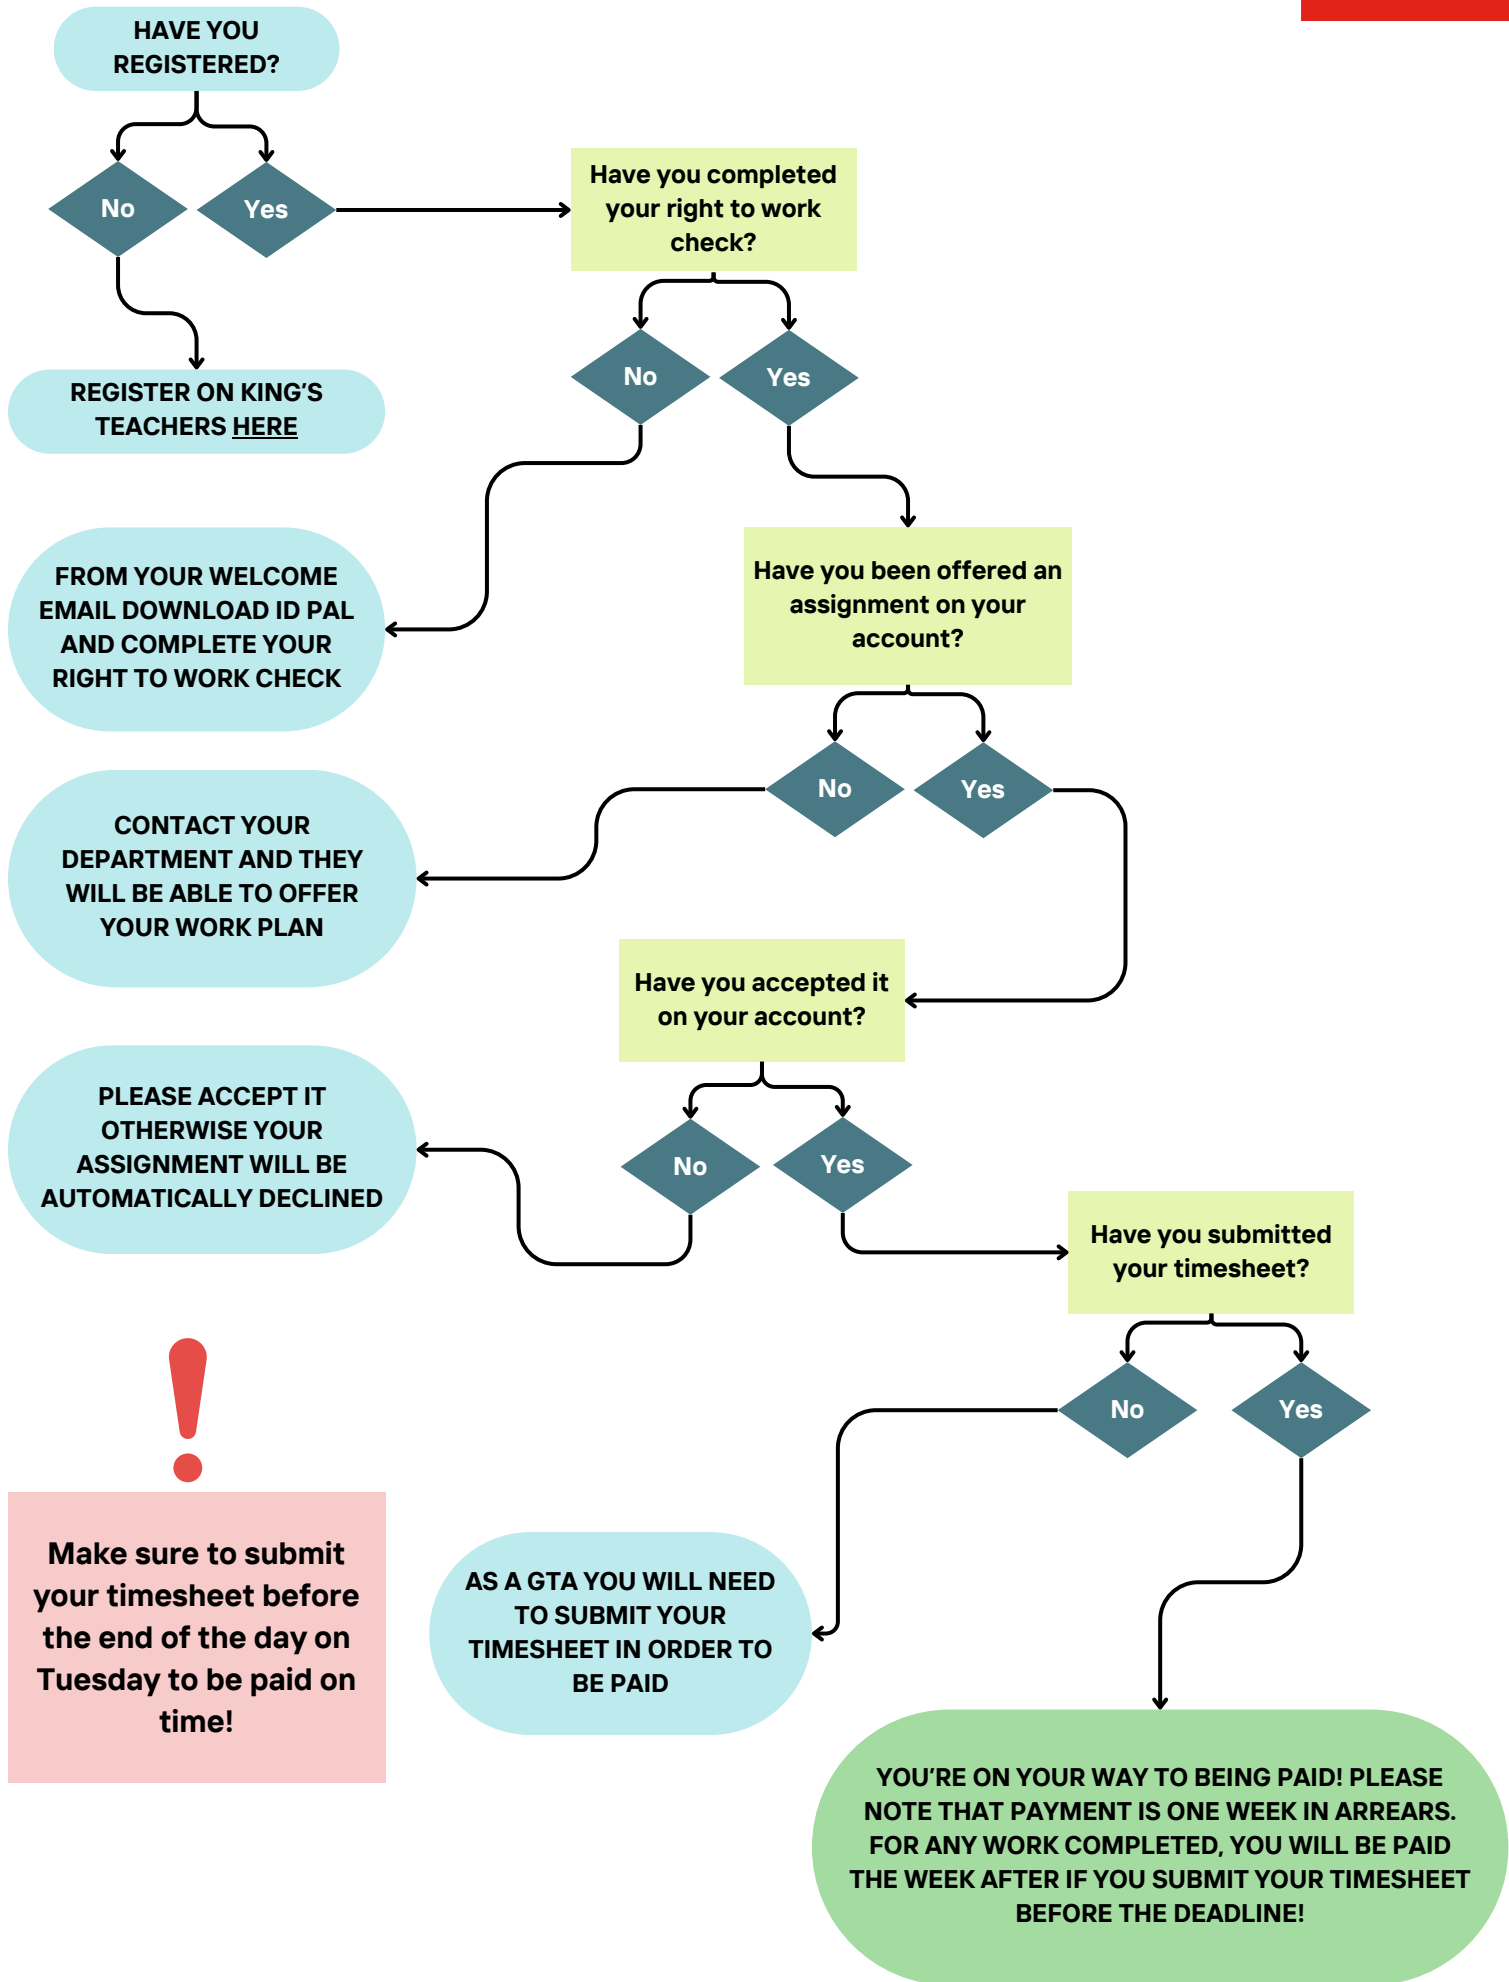

KING'S TEACHERS

STEPS TO SUBMITTING YOUR TIMESHEET

Make sure to submit your timesheet before the end of the day on Tuesday to be paid on time!

AS A GTA YOU WILL NEED TO SUBMIT YOUR TIMESHEET IN ORDER TO BE PAID

YOU'RE ON YOUR WAY TO BEING PAID! PLEASE NOTE THAT PAYMENT IS ONE WEEK IN ARREARS. FOR ANY WORK COMPLETED, YOU WILL BE PAID THE WEEK AFTER IF YOU SUBMIT YOUR TIMESHEET BEFORE THE DEADLINE!